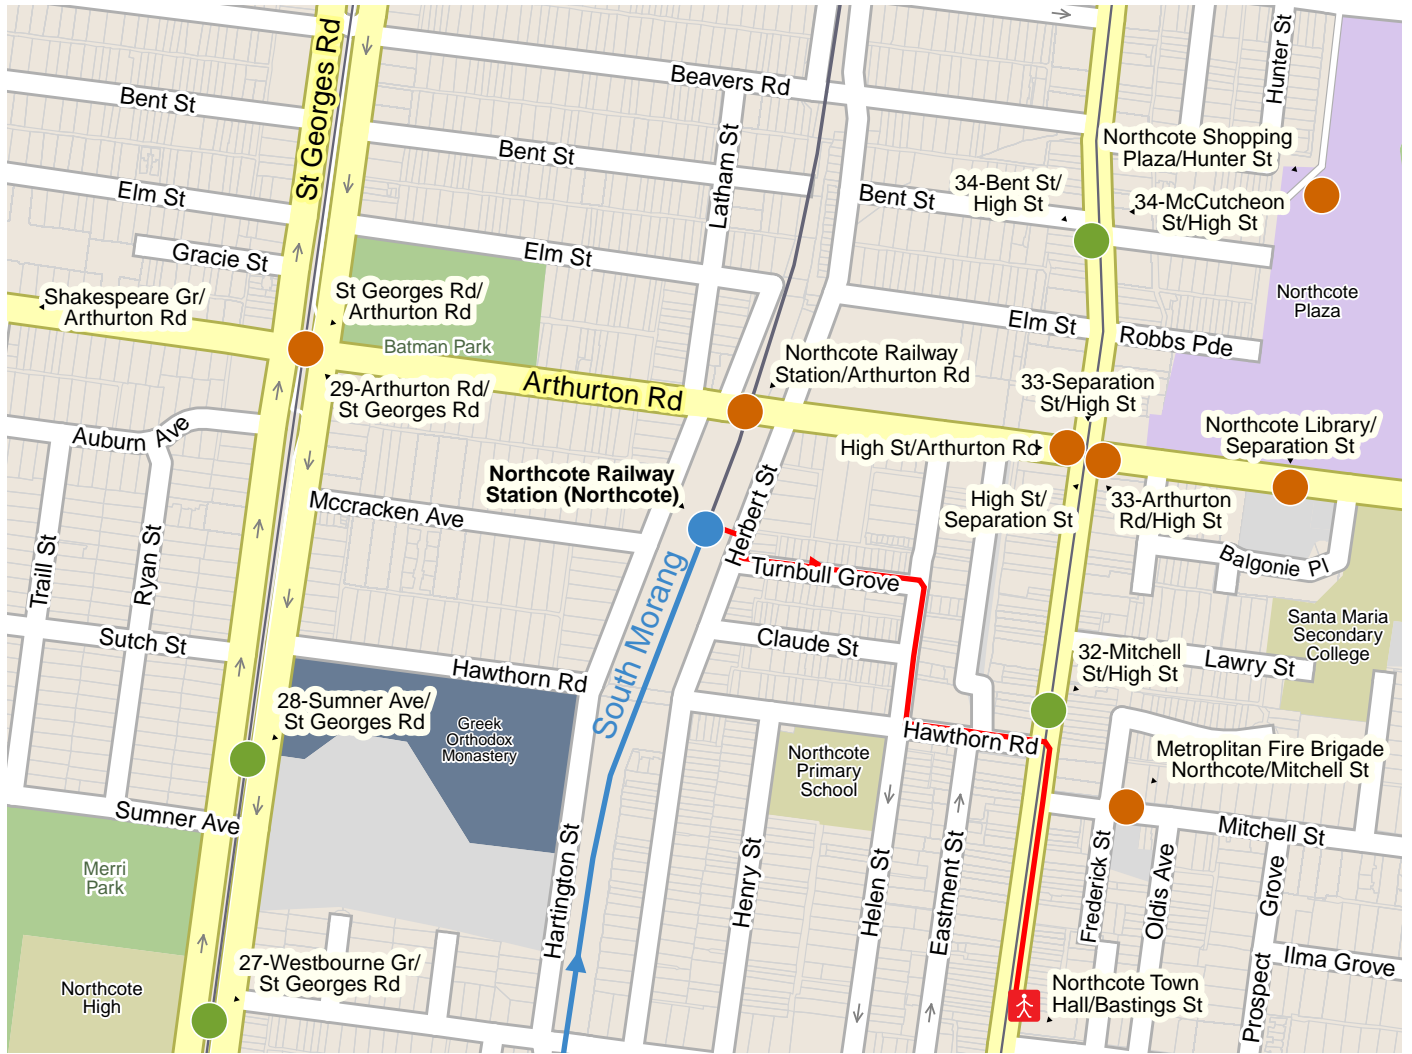

Area Map: Northcote Railway Station (Northcote)

© 2014 State of Victoria, powered by mdv

- Footpath
- Metro Train
- Metro Train
- ⤴ Arrival with footpath
- Bus
- Tramway

1	● Metro Train South Morang	Flinders Street Railway Station (Melbourne City) platform 1	Northcote Railway Station (Northcote) platform 2	South Morang
2	⤴ Footpath	Northcote Railway Station (Northcote)	222 High St (Northcote)	